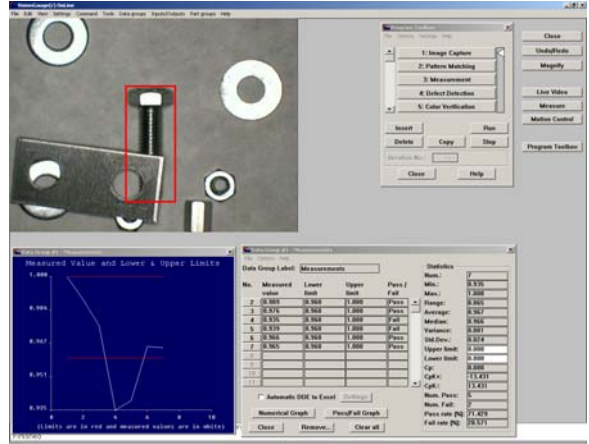

## VisionGauge® / Smart Camera Bundle

The VisionGauge® / Smart Camera Bundles are complete, all-in-one solutions for both imaging and machine vision applications. They include either the VisionGauge® or VisionGauge® OnLine software package as well as a Sony Smart Camera, a self-contained unit that includes a camera and PC that runs the Windows® XPe operating system.

The VisionGauge® / Smart Camera Bundles come with everything fully installed and configured and are ready to run right away. They include all of VisionGauge's® powerful software tools. And because of VisionGauge's® simple and intuitive interface, they are extremely easy to setup and use.

The VisionGauge® / Smart Camera Bundles are perfectly suited for a wide range of applications including industrial, imaging, microscopy, image analysis, machine vision and quality control.

VisionGauge's® intuitive Windows® interface is simple and easy to use.